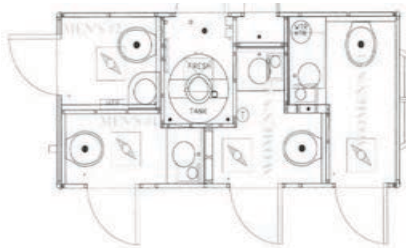

### **Specifications:**

**WASTE TANK:** 440 gallons

**GUESTS:** Up to 175 (6-8 hours)

**FRESH TANK:** 200 gallons

**NUMBER STATIONS:** 4

**WINTER PACKAGE**

**SIZE:** 11'6" (H) X 14' (L) (19' including tongue) x 8' 6" (W) before stairs, 9.6" with stairs down